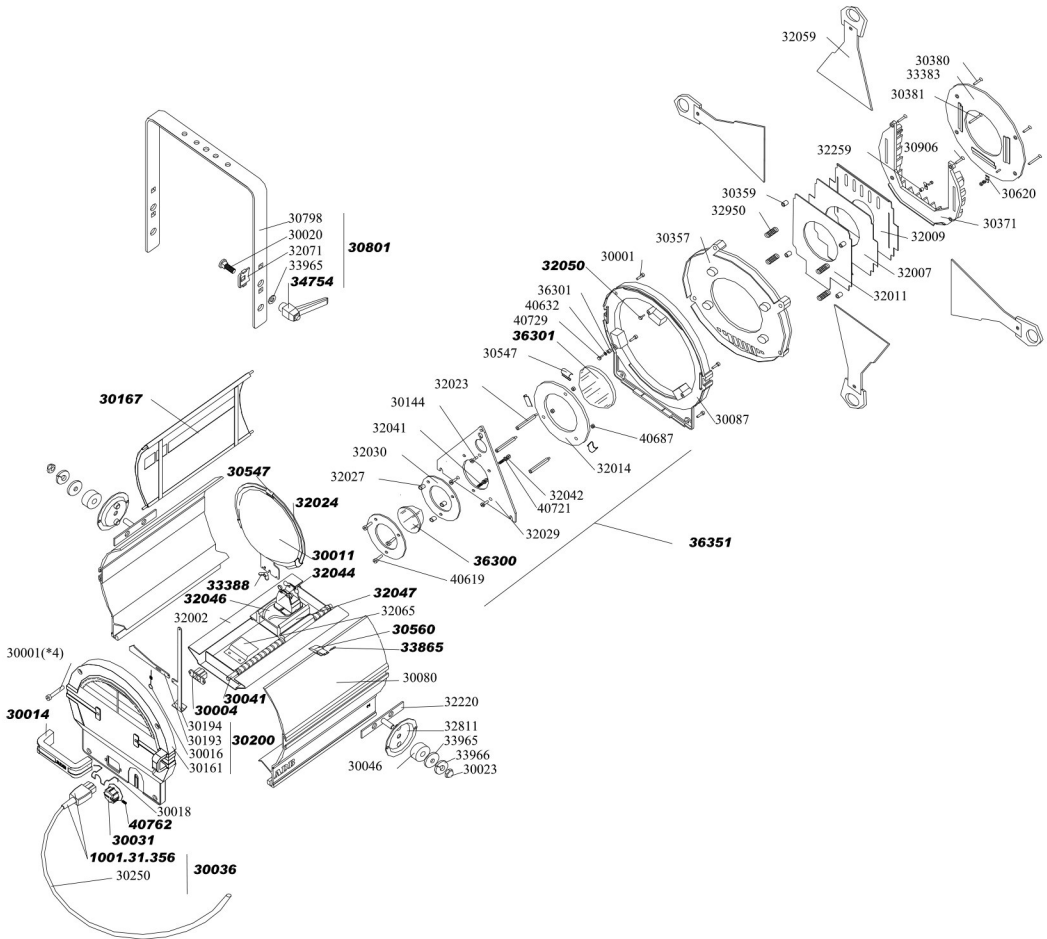

Backpart common to 1 kW D/105 profiles

 **lightspares**
order spare parts online
at www.lightspares.com

DVW105

 **lightspares**

order spare parts online
at www.lightspares.com