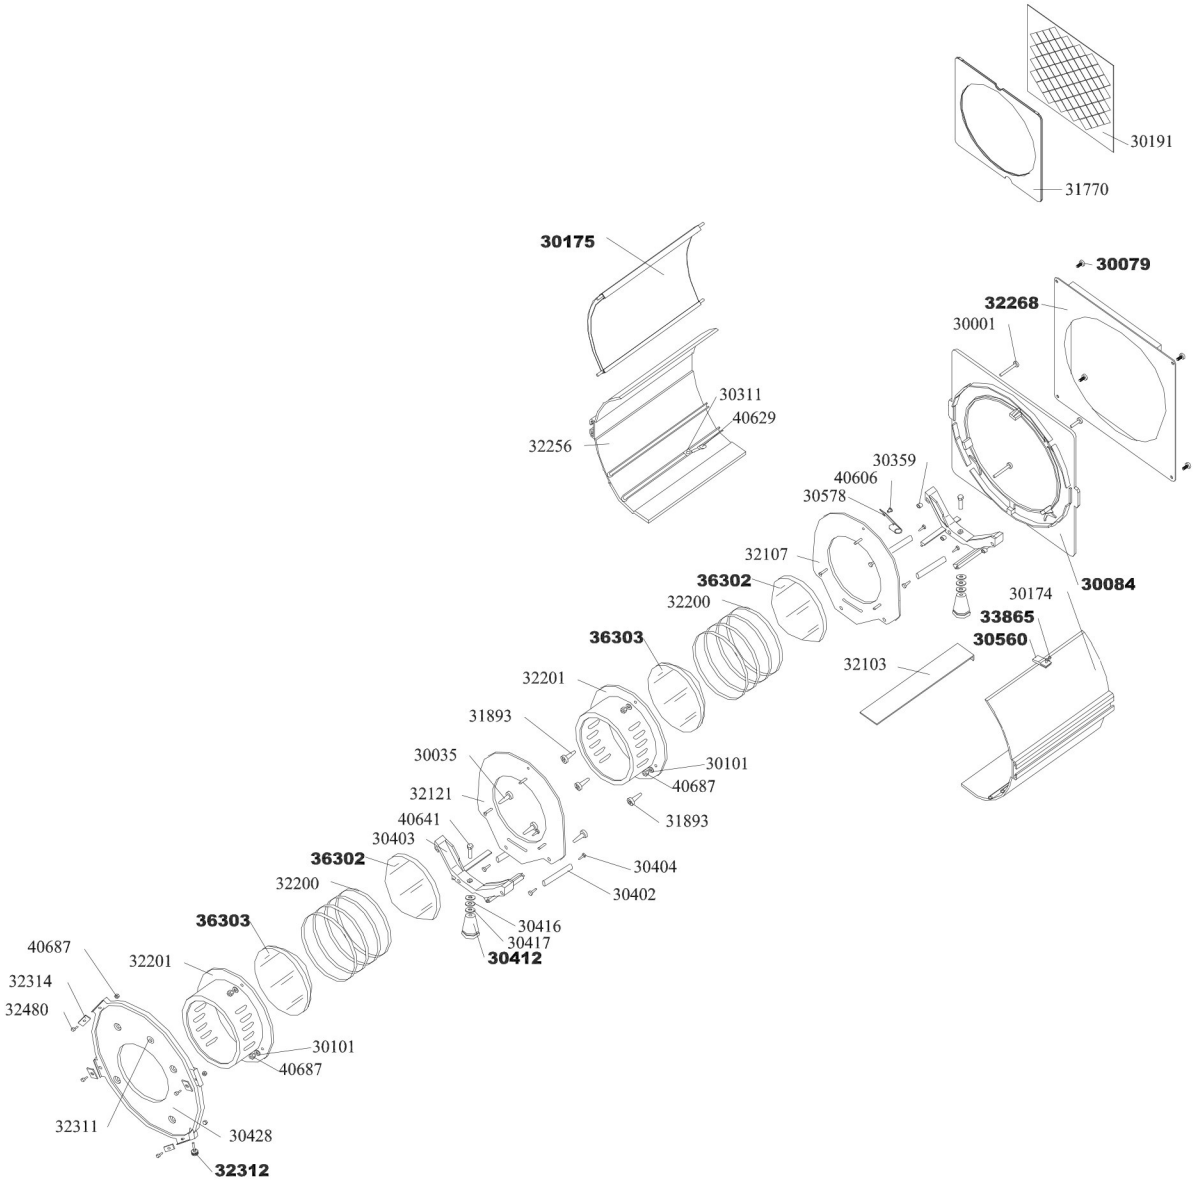

Backpart common to 1 kW D/105 profiles

 **lightspares**
order spare parts online
at www.lightspares.com

DVW105

 **lightspares**

order spare parts online
at www.lightspares.com